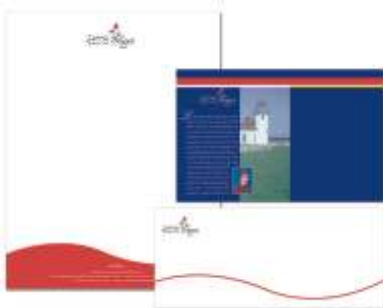

Dori Hanson
Real Estate

...won't you be my neighbor?

Michelle Riddle

AGENT BRANDING PACKAGE

Our Agent branding package creates a consistent look for real estate agents. You can use it in all aspects of marketing and establish name recognition.

DESIGN OF PERSONAL IDENTITY
LOGO, LETTERHEAD & ENVELOPE

\$500.00*

* Half down on acceptance of phase 1 concept design. Phase 1 includes up to 10 logo concepts to choose from. Phase two includes final color logo design. Final phase includes design of letterhead and envelope. Printing not included in price but is available.